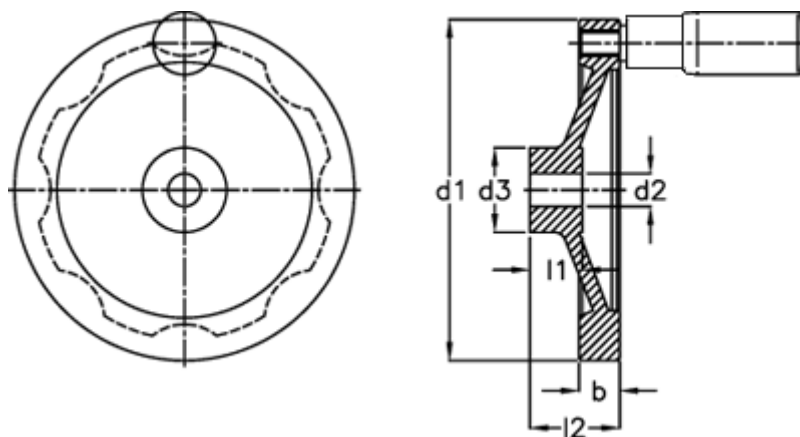

# Data Sheet

Article number: 201118281

Description: E+G Handwheel  
GN 323-100-B12-R

## Measures

b = 14.0

d1 = 100

d2 H7 = 12

d3 = 28

Handle = 18

l1 = 17

l2 = 30